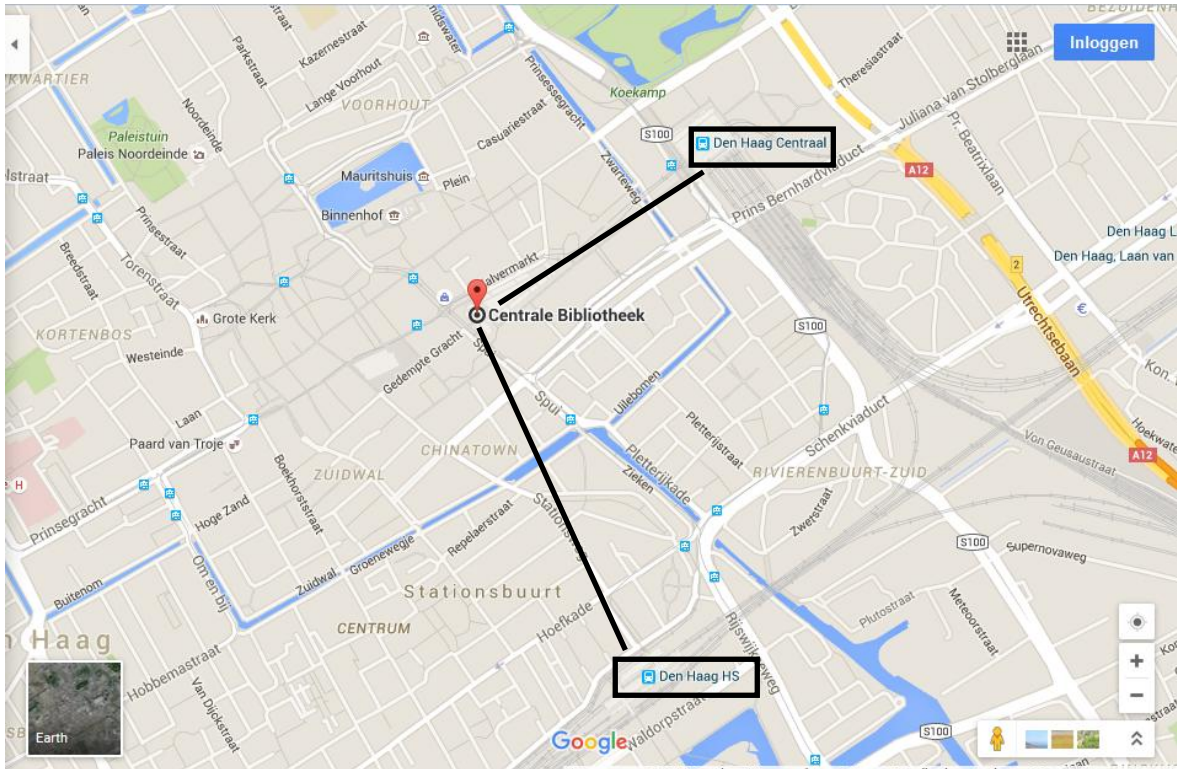

Address: Prins Willem-Alexanderhof 5, 2595 BE The Hague

Directions to the National Library, see <https://www.kb.nl/en/visitors/address-and-directions>

The National Library is 3 minute walk from The Hague Central Station (Den Haag Centraal), exit in northern direction.

The reception will take place in the **The Hague Public Library** ([Bibliotheek Den Haag](#)), Haagse Lobby (10th Floor).

Address: Spui 68, 2511 BT The Hague, Netherlands.

Please follow the sign to access the room.

The Hague Public Library (Centrale Bibliotheek) is 10 minute walk from The National Library and Central Station (Den Haag Centraal) and 14 minute walk from Station Den Haag Hollands Spoor.

See also the directions by public transport at <http://en.denhaag.nl/en/residents/Getting-there-and-around/to/Public-transport.htm>

Easy access by Public Transport:

Tram 1 and 9, Direction Scheveningen Noordenstrand, from Centrum (stop next to The Hague Public Library) and get off at Zwarte Pad (terminus). It is a 20 minutes ride.

From Tram stop Zwarte Pad to the Carlton beach Club, it is a 3 minute walk.