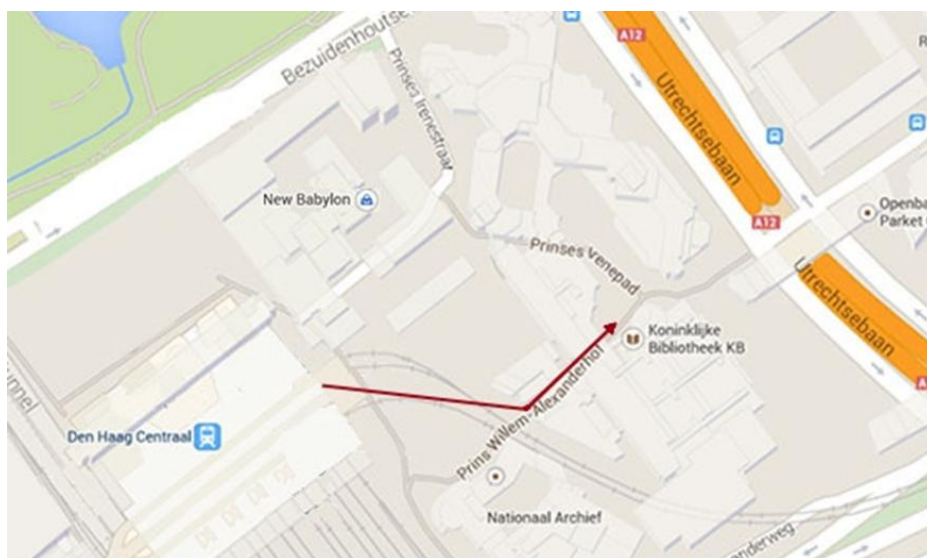

NAPLE meetings and Conference, 9 -10 May 2016 Venue and Directions

NAPLE General Assembly meeting 9 May, 13.00-16.30 hrs

The meeting will take place in **The National Library of the Netherlands** ([Koninklijke Bibliotheek](#)) The Hague, Netherlands, Room B

Address: Prins Willem-Alexanderhof 5, 2595 BE The Hague

Directions to the National Library, see <https://www.kb.nl/en/visitors/address-and-directions>

The National Library is 3 minute walk from The Hague Central Station (Den Haag Centraal), exit in northern direction.

The reception will take place in the **The Hague Public Library** ([Bibliotheek Den Haag](#)), Haagse Lobby (10th Floor).

Address: Spui 68, 2511 BT The Hague, Netherlands.

Please follow the sign to access the room.

Easy access by Public Transport:

Tram 1 and 9, Direction Scheveningen Noordenstrand, from Centrum (stop next to The Hague Public Library) and get off at Zwarte Pad (terminus). It is a 20 minutes ride.

From Tram stop Zwarte Pad to the Carlton beach Club, it is a 3 minute walk.