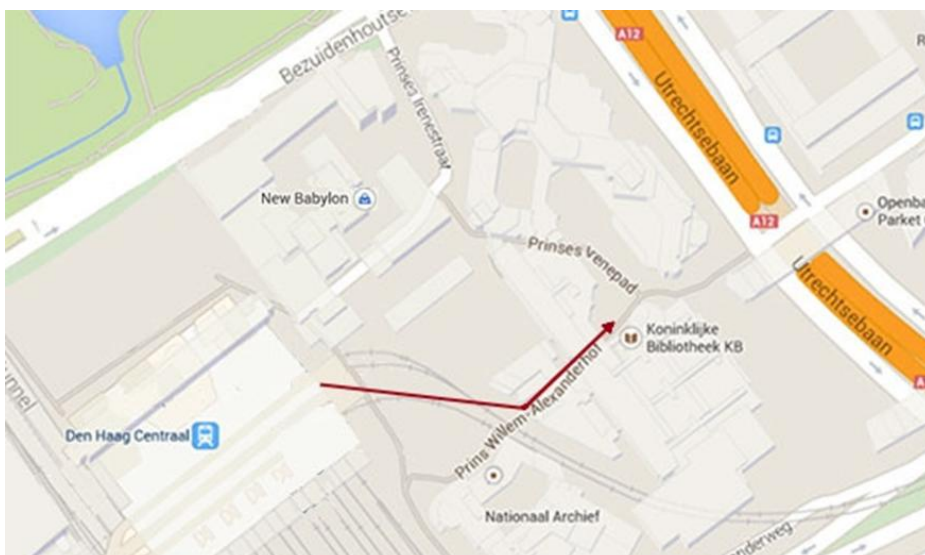

EBLIDA Council Meeting, 9 May 2016 Venue and Directions

The Hague Public Library ([Bibliotheek Den Haag](http://www.bibliotheekdenhaag.nl)),

Address: Spui 68, 2511 BT The Hague, Netherlands.

The Hague Public Library (Centrale Bibliotheek) is 10 minute walk from Central Station (Den Haag Centraal) and 14 minute walk from Den Haag Holland Spoor.

Opposite Carlton Beach Hotel

Gevers Deynootweg 201

2586 HZ Scheveningen/ Den Haag

Tel +31(0)70 322 94 12

Easy access by Public Transport:

Tram 1, Direction Scheveningen Noordenstrand, from Centrum (stop next to The Hague Public Library) and get off at Zwarte Pad (terminus). It is a 20 minutes ride. From Tram stop Zwarte Pad to the Carlton beach Club, it is a 3 minute walk.

Address: Prins Willem-Alexanderhof 5, 2595 BE The Hague

Directions to the National Library, see <https://www.kb.nl/en/visitors/address-and-directions>

The National Library is 3 minute walk from The Hague Central Station (Den Haag Centraal)