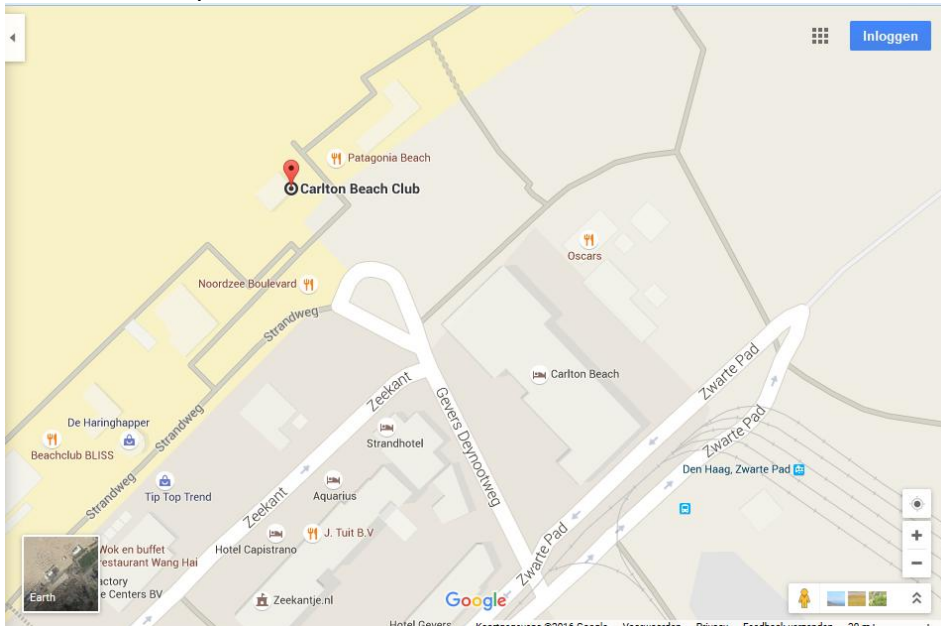

EBLIDA Council Meeting, 9 May 2016 Venue and Directions

The Hague Public Library ([Bibliotheek Den Haag](http://www.bibliotheekdenhaag.nl)),

Address: Spui 68, 2511 BT The Hague, Netherlands.

The Hague Public Library (Centrale Bibliotheek) is 10 minute walk from Central Station (Den Haag Centraal) and 14 minute walk from Den Haag Holland Spoor.

See also the directions by public transport at <http://en.denhaag.nl/en/residents/Getting-there-and-around/to/Public-transport.htm>

(see also <http://bit.ly/24iZmBs>)

The Council meeting will take place in the Haagse Lobby (10th Floor).
Please follow the sign to access the room.

Opposite Carlton Beach Hotel

Gevers Deynootweg 201

2586 HZ Scheveningen/ Den Haag

Tel +31(0)70 322 94 12

Easy access by Public Transport:

Tram 1, Direction Scheveningen Noordenstrand, from Centrum (stop next to The Hague Public Library) and get off at Zwarte Pad (terminus). It is a 20 minutes ride. From Tram stop Zwarte Pad to the Carlton beach Club, it is a 3 minute walk.

Address: Prins Willem-Alexanderhof 5, 2595 BE The Hague

Directions to the National Library, see <https://www.kb.nl/en/visitors/address-and-directions>

The National Library is 3 minute walk from The Hague Central Station (Den Haag Centraal)