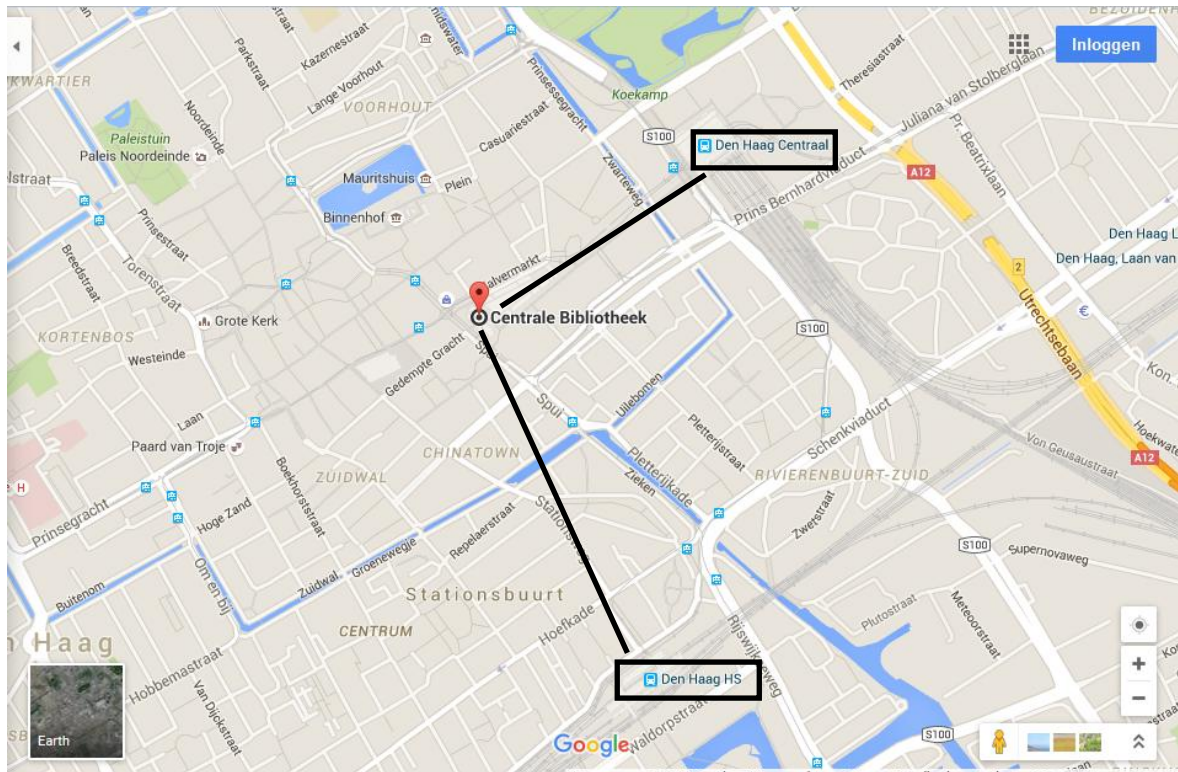

EBLIDA Council Meeting, 9 May 2016 Venue and Directions

The Hague Public Library ([Bibliotheek Den Haag](http://www.bibliotheekdenhaag.nl)),

Address: Spui 68, 2511 BT The Hague, Netherlands.

The Hague Public Library (Centrale Bibliotheek) is 10 minute walk from Central Station (Den Haag Centraal) and 14 minute walk from Den Haag Holland Spoor.

See also the directions by public transport at <http://en.denhaag.nl/en/residents/Getting-there-and-around/to/Public-transport.htm>

(see also <http://bit.ly/24iZmBs>)

The Council meeting will take place in the Haagse Lobby (10th Floor).
Please follow the sign to access the room.

Opposite Carlton Beach Hotel

Gevers Deynootweg 201

2586 HZ Scheveningen/ Den Haag

Tel +31(0)70 322 94 12

Easy access by Public Transport:

Tram 1, Direction Scheveningen Noordenstrand, from Centrum (stop next to The Hague Public Library) and get off at Zwarte Pad (terminus). It is a 20 minutes ride. From Tram stop Zwarte Pad to the Carlton beach Club, it is a 3 minute walk.

Address: Prins Willem-Alexanderhof 5, 2595 BE The Hague

Directions to the National Library, see <https://www.kb.nl/en/visitors/address-and-directions>

The National Library is 3 minute walk from The Hague Central Station (Den Haag Centraal)